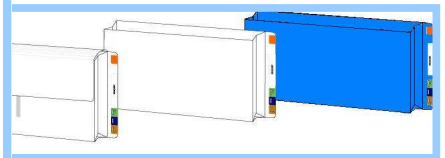

EXPANSION POCKETS WITH VELCRO FLAP 50mm

FO-26-02

- Purchased individually or in boxes of 50
- Available in 50mm expansions
- White available only in Legal

EXPANSION POCKETS 80mm

FO-007-8+

- Purchased individually or in boxes of 50
- Available in 80mm expansions
- **FO-007-82** Legal, **FO-007-84** NZ Foolscap
- Available in Green **FO-007-82** Green Legal only